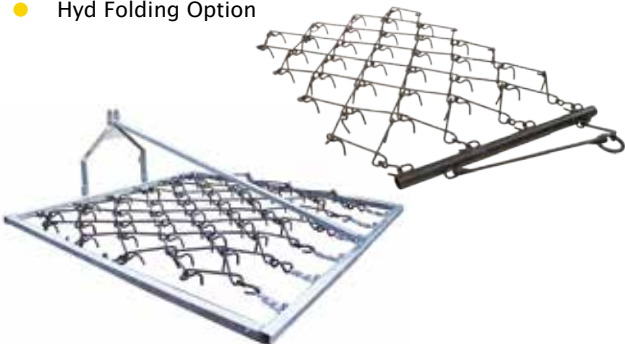

# Grass Harrow

## Grass Harrows

Scarifying has long since been regarded as one of the most efficient ways of promoting grass growth, removing weeds and moss, aerating the soil, breaking up sods and surface crusting, improving moisture and herbicide absorption which stimulates grass growth.

Fleming Grass harrows have been designed to cater for all grassland operations as well as parkland maintenance, sand ménages, equestrian centres, gallops, tracks etc.

Designed and manufactured from high quality steel, using a high grade spring steel mat and tine and finished with a 5 stage painting process culminating in oven curing or galvanizing for a hard wearing finish and are available in trailed or three point linkage format.

- Excellent for pasture renovation, breaking up and levelling heavy soil.
- Stimulates growth by aerating and loosening thatch.
- Excellent for ripping out moss, spreading manure, and levelling mole hills.
- Creates good Root aeration for better water infiltration and growth
- Works in fertiliser to both spread and maximise effectiveness
- Surface levelling in equestrian centres, sand ménages, gallops, tracks, etc.
- Strong robust design ensures long life and minimum maintenance
- 64mm x 13mm boron steel mat and tine
- The mat is operated at a 5 degree angle to ensure complete scarifying effect. (no tracking)
- Mounted chain harrows are easy to fold manually.
- Hyd Folding Option